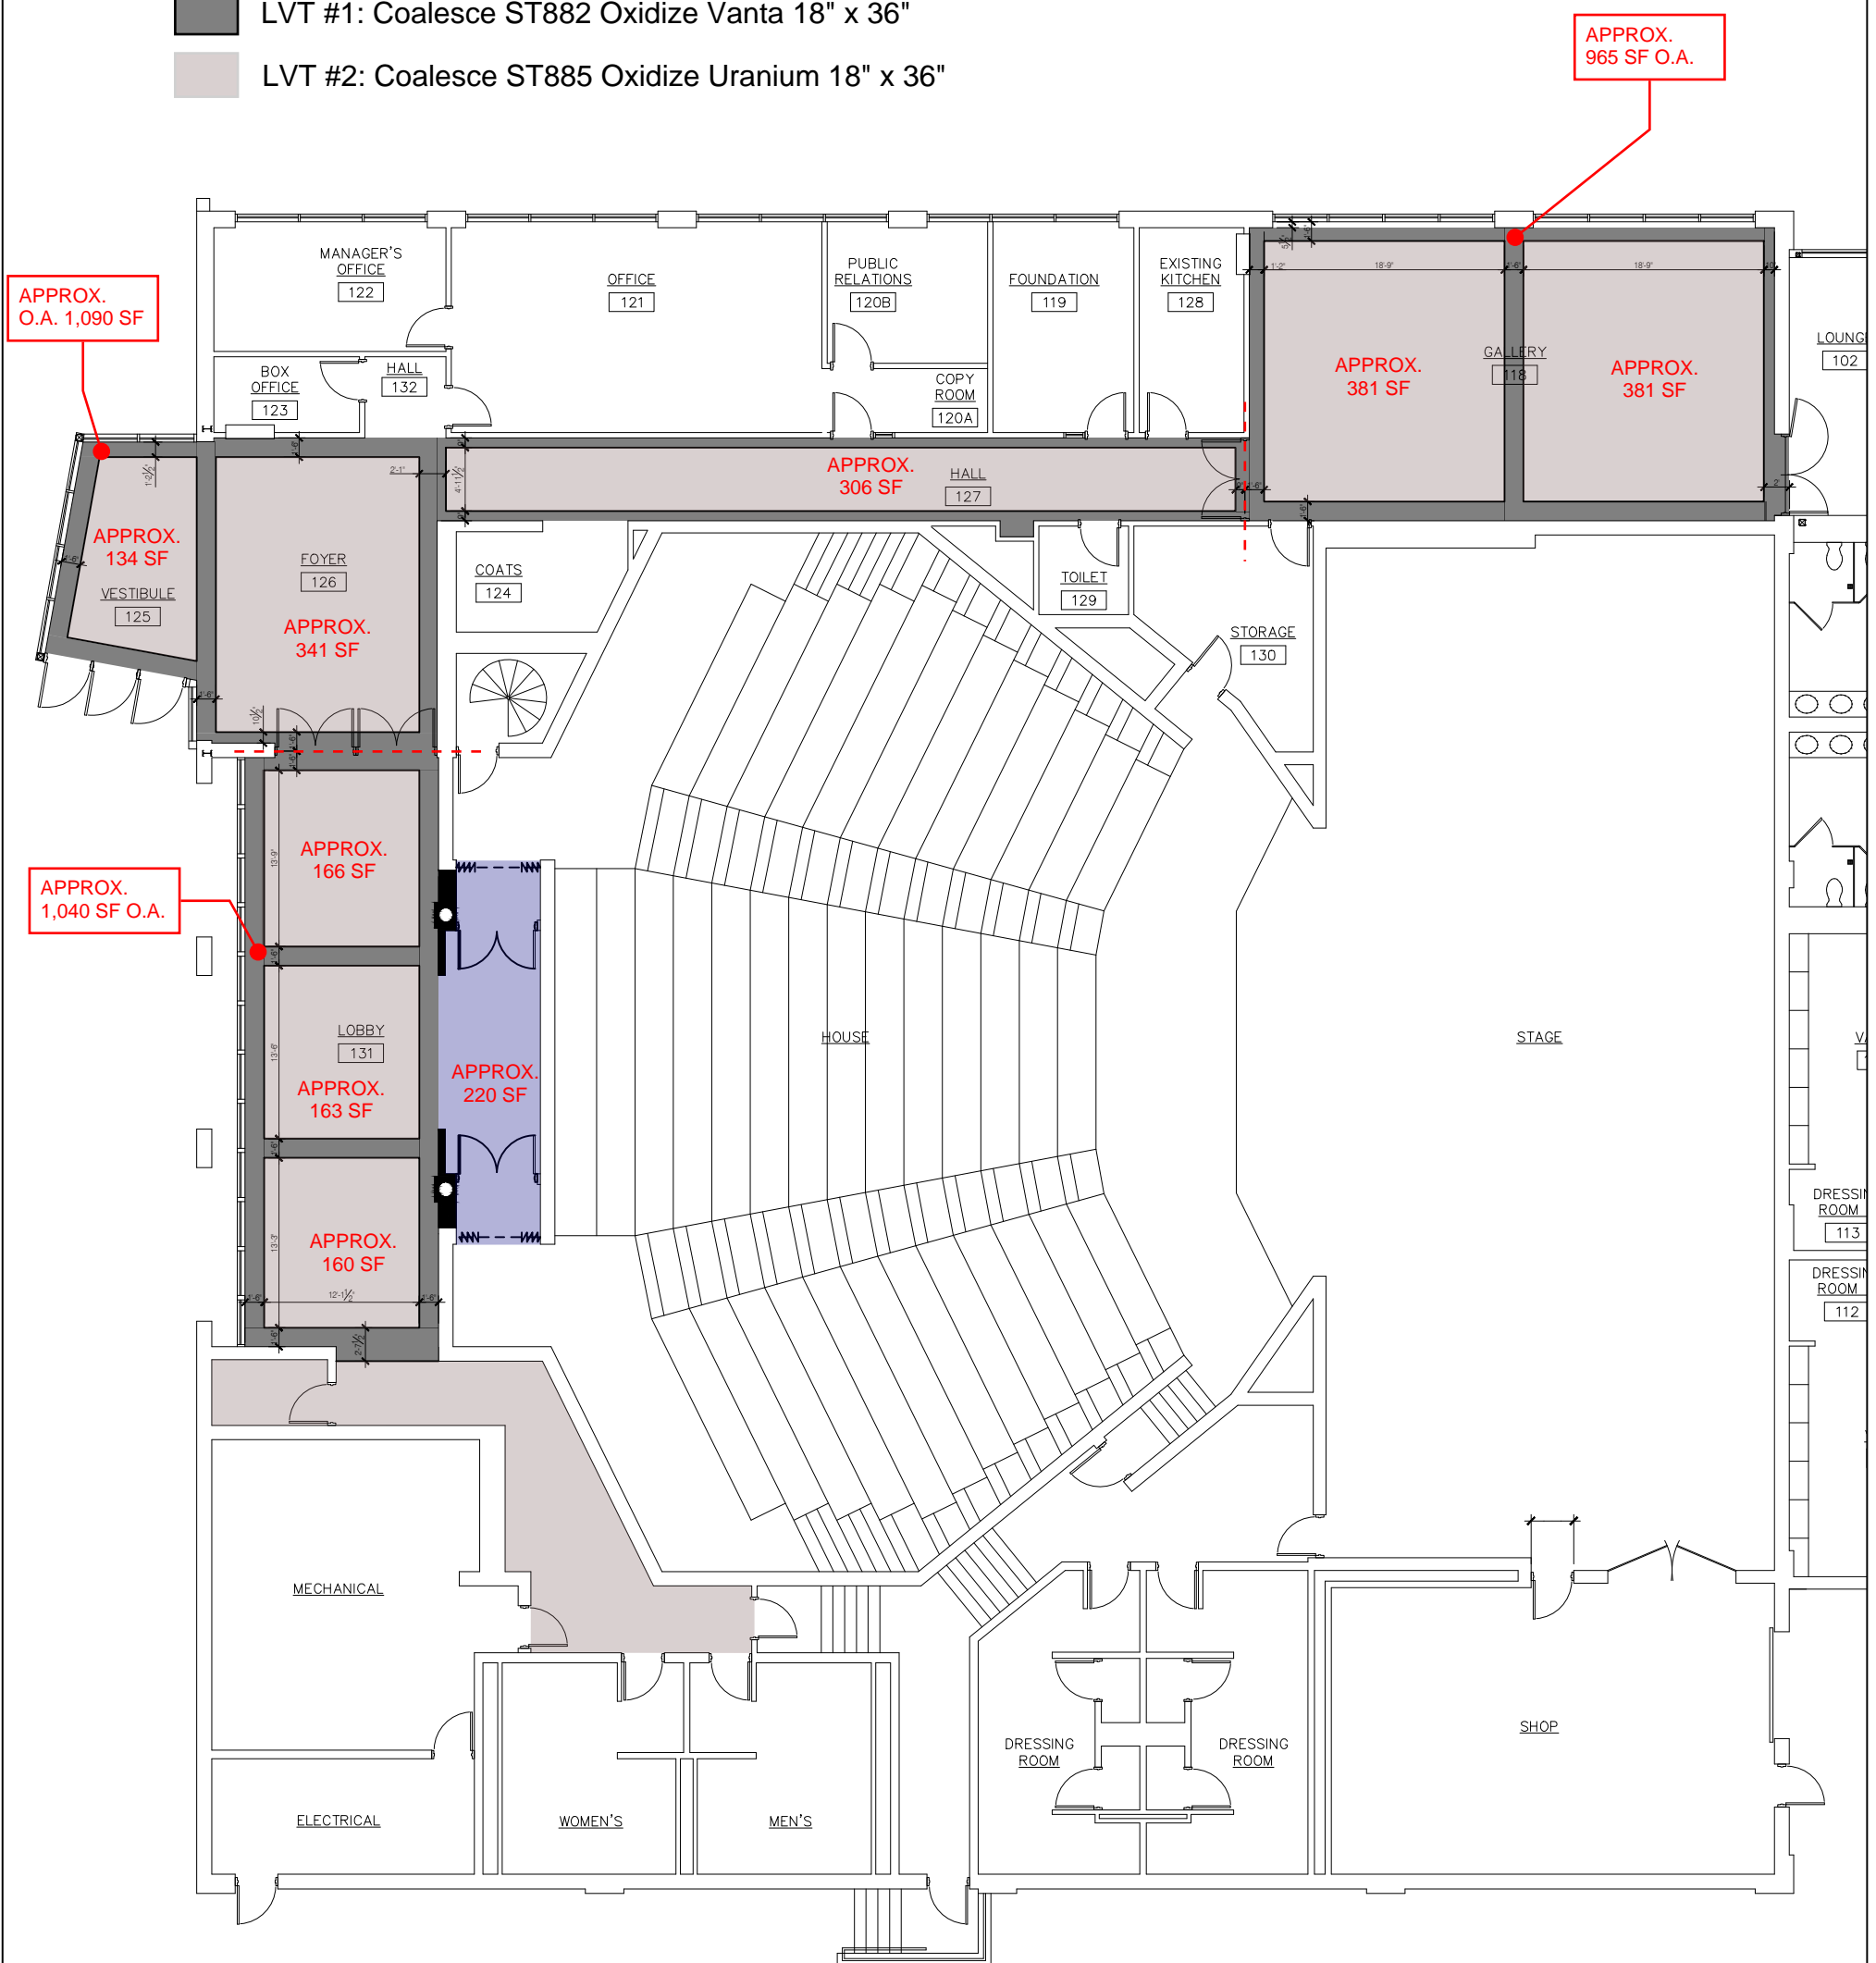

PCA LOBBY AND GALLERY FLOORING PATTERN

- CPT #1: J+J Cameo II 7949/2006 Vader Tile Carpet
- LVT #1: Coalesce ST882 Oxidize Vanta 18" x 36"
- LVT #2: Coalesce ST885 Oxidize Uranium 18" x 36"

NOTES:

PRAIRIE CENTER FOR THE ARTS Lobby Flooring Plan		
DRAWING: PCA Lobby Flooring Plan R2 24-25.dwg	PHASE NO.: N/A	
DRAWN BY: YR	DATE: 09-13-24	
SCALE: NTS	REVISION: 2	
A1		