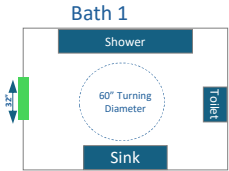

1321 Elm Drive, Schaumburg IL  
 Revised Floor Plan  
 As of 9/3/2024

- Door █
- Window █
- Closet \* █
- Opening █

\* Area not included in noted sq footage

ELM DRIVE