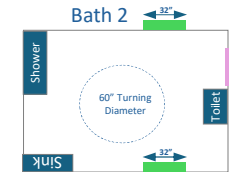

1321 Elm Drive, Schaumburg IL  
 Revised Floor Plan  
 As of 9/3/2024

- Door █
- Window █
- Closet \* █
- Opening █

\* Area not included in noted sq footage

ELM DRIVE