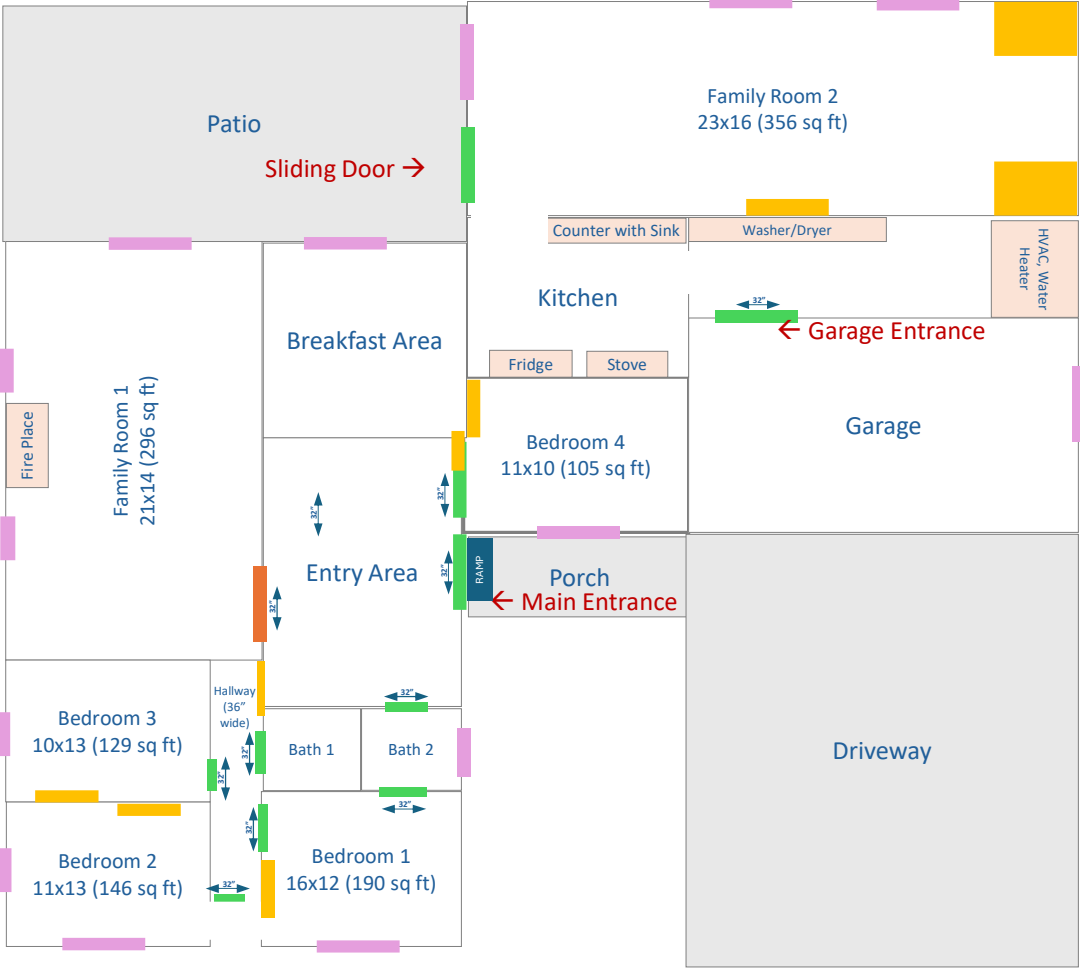

1321 Elm Drive, Schaumburg IL  
 Revised Floor Plan  
 As of 9/3/2024

- Door █
- Window █
- Closet \* █
- Opening █

\* Area not included in noted sq footage

ELM DRIVE